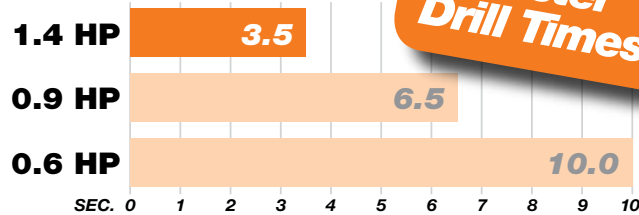

Model	Termination	RPM	Weight		Length		Air Inlet
			Lbs	kg	In	mm	
14CHL92-40	3/8"-24 External Threads	3,200	2.37	1.08	5.50	140	3/8"
14CHL92-38	1/4" Jacobs Chuck	3,200	2.63	1.20	6.53	166	3/8"
14CHL92-51	3/8" Jacobs Chuck	3,200	2.83	1.29	7.05	179	3/8"
14CHL92-53	1/2" Jacobs Chuck	3,200	3.79	1.72	7.44	189	3/8"
14CHL98-40	3/8"-24 External Threads	6,000	2.37	1.08	5.50	140	3/8"
14CHL98-38	1/4" Jacobs Chuck	6,000	2.63	1.20	6.53	166	3/8"
14CHL98-51	3/8" Jacobs Chuck	6,000	2.83	1.29	7.05	179	3/8"
14CHL98-53	1/2" Jacobs Chuck	6,000	3.79	1.72	7.44	189	3/8"

GENERAL: All tools performance rated @ 90 PSI (620 kPa) air pressure. All tools rated at 86 dBA. All models with chuck opening greater than 1/2" have side handle standard.

Cooper Power Tools
P.O. Box 1410
Lexington, SC 29071-1410
Phone: 800-845-5629
803-359-1200
Fax: 803-359-0822

Cooper Power Tools
4121 North Atlantic Blvd.
Auburn Hills, MI 48326
Phone: (248) 391-3700
Fax: (248) 391-6295

Cooper Power Tools
5925 McLaughlin Road
Mississauga, Ontario
Canada L5R 1B8
Phone: (905) 501-4785
Fax: (905) 501-4786

**Cooper Power Tools
de México S.A. de C.V.**
Libramiento La Joya No. 1
Bodega No. 2
Esq. Politécnico
Barrio San José
Cuautitlán, Edo de México
C.P. 54870
Phone: +52-55-5899-9510
Fax: +52-55-5870-5012

Cooper Tools Industrial Ltda.
Av. Liberdade, 4055
Zona Industrial - Iporanga
18087-170 Sorocaba, SP
Brazil
Tel: +55-15-3238-3929
Fax: +55-15-228-3260

Cooper Power Tools SAS
Zone industrielle – B.P. 28
77831 Ozoir-la-Ferrière Cedex
France
Téléphone: +33-1-6443-2200
Téléfax: +33-1-6440-1717

**Cooper Power Tools
GmbH & Co. OHG**
Postfach 30
D-73461 Westhausen
Germany
Phone: +49 (0) 73 63/ 81-0
Fax: +49 (0) 73 63/ 81-222
sales-de@coopertools.com

Cooper Tools Hungária Kft.
Berkenyefa sor 7
H-9027 Győr
Hungary
Tel: +36-96-505 300
Fax: +36-96-505 301

Cooper (China) Co., Ltd.
955 Sheng Li Road,
Heqing Pudong, Shanghai
China 201201
Tel: +86-21-28994176
+86-21-28994177
Fax: +86-21-51118446

www.cooperpowertools.com

Cooper Industries, Ltd.
600 Travis, Ste. 5800
Houston, TX 77002-1001
P: 713-209-8400
www.cooperindustries.com

SP-176EU 0408

COOPER PowerTools