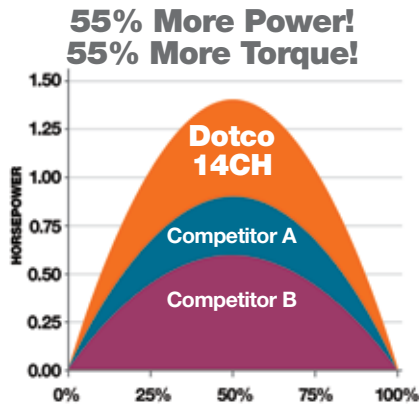

Dotco Pistol Grip Drill – 1.4 HP

COOPER PowerTools

Legendary Dotco durability redefines productivity. At 1.4 HP, this drill has a better power-to-weight ratio than a wide-body jet. Your operators will not want to let this tool out of their hands. If you need a workhorse, this is the tool.

- 1.4 horsepower (1.04 kW)
- 3,200 and 6,000 RPM models
- Non reversible
- Excellent for aerospace and metal fabrication